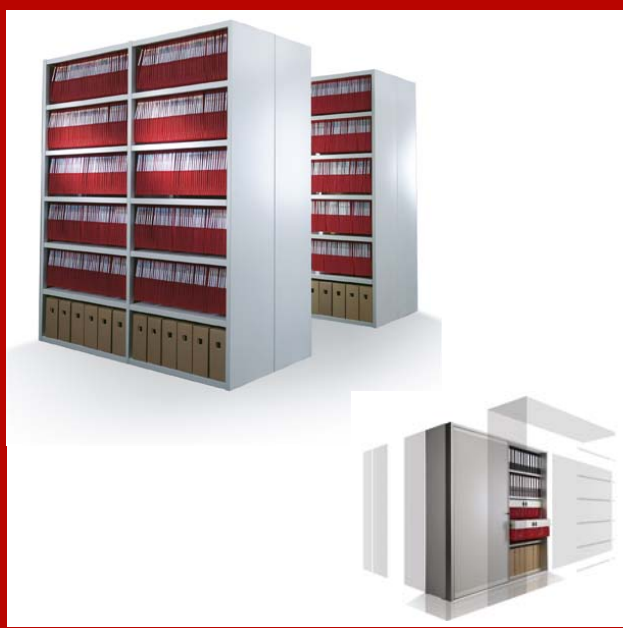

How flexible is your shelving system?

Sysco® : focus on flexibility

- √ Sysco® is standard available in multiple heights, widths and depths and easily adapts to building constraints such as pillars and ventilation shafts
- √ Sysco® can be placed as single shelving against a wall or as double shelving for access from both sides or double deep storage
- √ Sysco® is available in open versions and can be closed by adding rolling front doors or sliding doors.
- √ Sysco® can easily be extended by its modular set up
- √ The wide range of accessories allows you to arrange the storage space to suit your requirements.
- √ Sysco® can be made mobile at any time