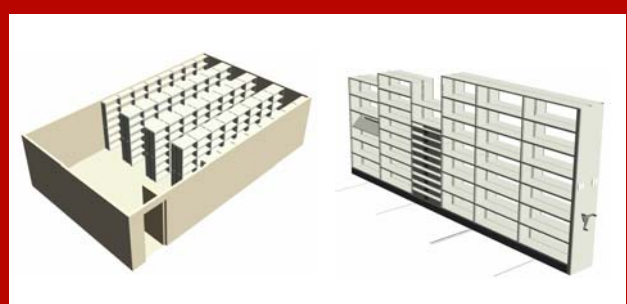

How flexible is your shelving system?

Sysco® : focus on flexibility

- √ Sysco® is standard available in multiple heights, widths and depths and easily adapts to building constraints such as pillars and ventilation shafts
- √ Sysco® can be placed as single shelving against a wall or as double shelving for access from both sides or double deep storage
- √ Sysco® is available in open versions and can be closed by adding rolling front doors or sliding doors.
- √ Sysco® can easily be extended by its modular set up
- √ The wide range of accessories allows you to arrange the storage space to suit your requirements.
- √ Sysco® can be made mobile at any time